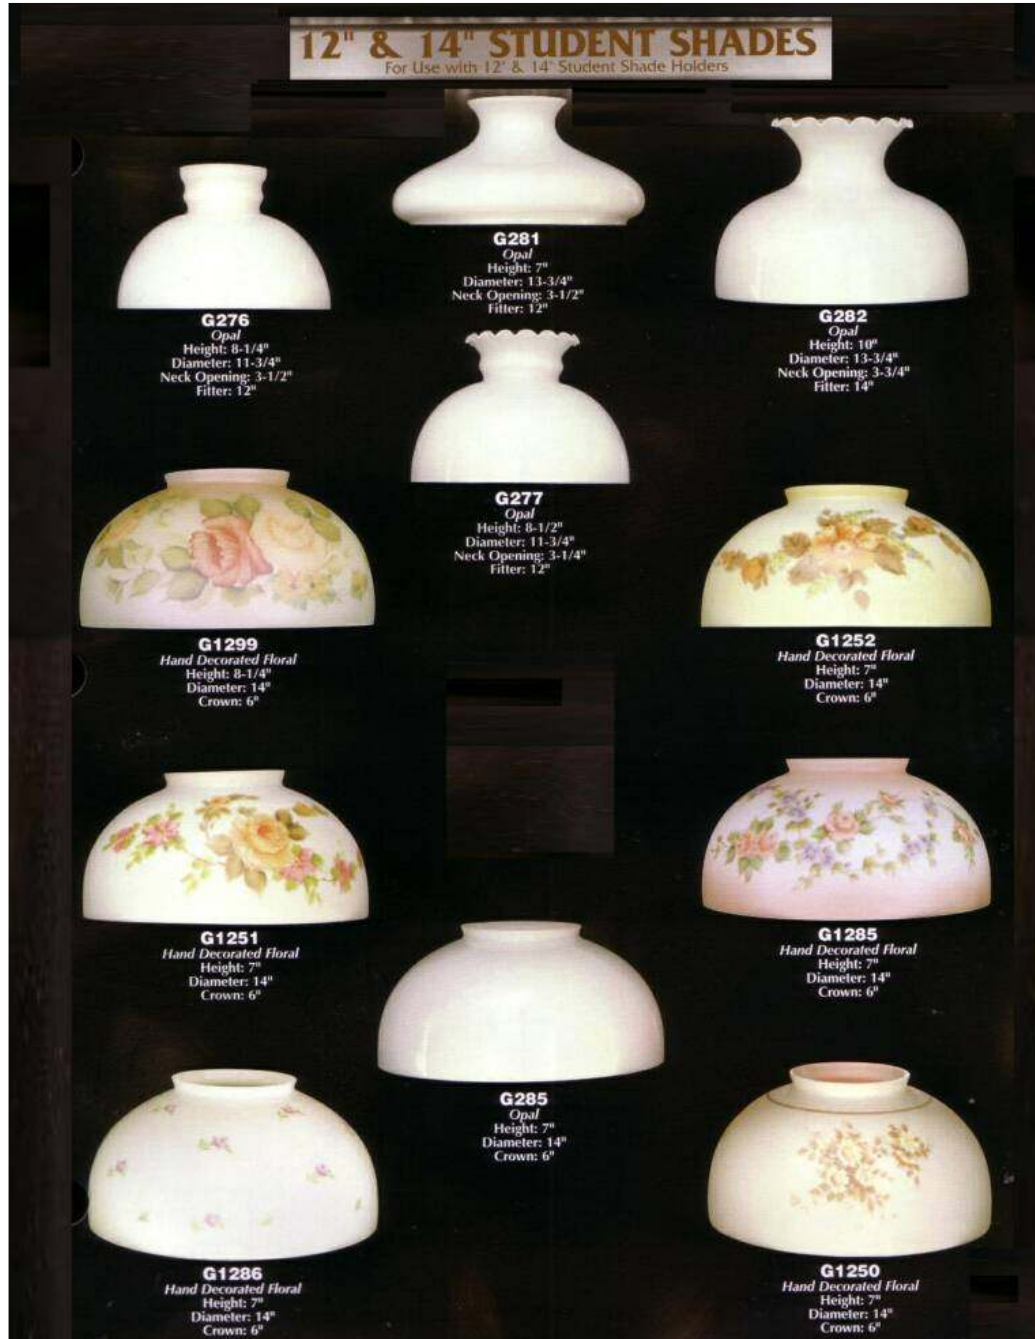

[HRE Glass Catalog](#)

RCCHRE

<http://twitter.com/rcchre>[Glass Main Web Page](#)cs@hrelampparts.comFollow us on Follow me on 

Page G019

Student Shades 12 & 14" Fitter

[HRE Home](#) [About Us](#) [Contact Us](#) [How To and Information](#) [Order Form](#) [Prices](#) [Search Our Web Site](#) [Links](#)[Last Page](#) [Next Page](#)

Add D02- in front of listed part numbers

Best if viewed with 1024 resolution!!!!

[Click here or on page for pdf G019.pdf](#)

Add D02- in front of listed part numbers

Rands Creative Creations Harold Rand Enterprises